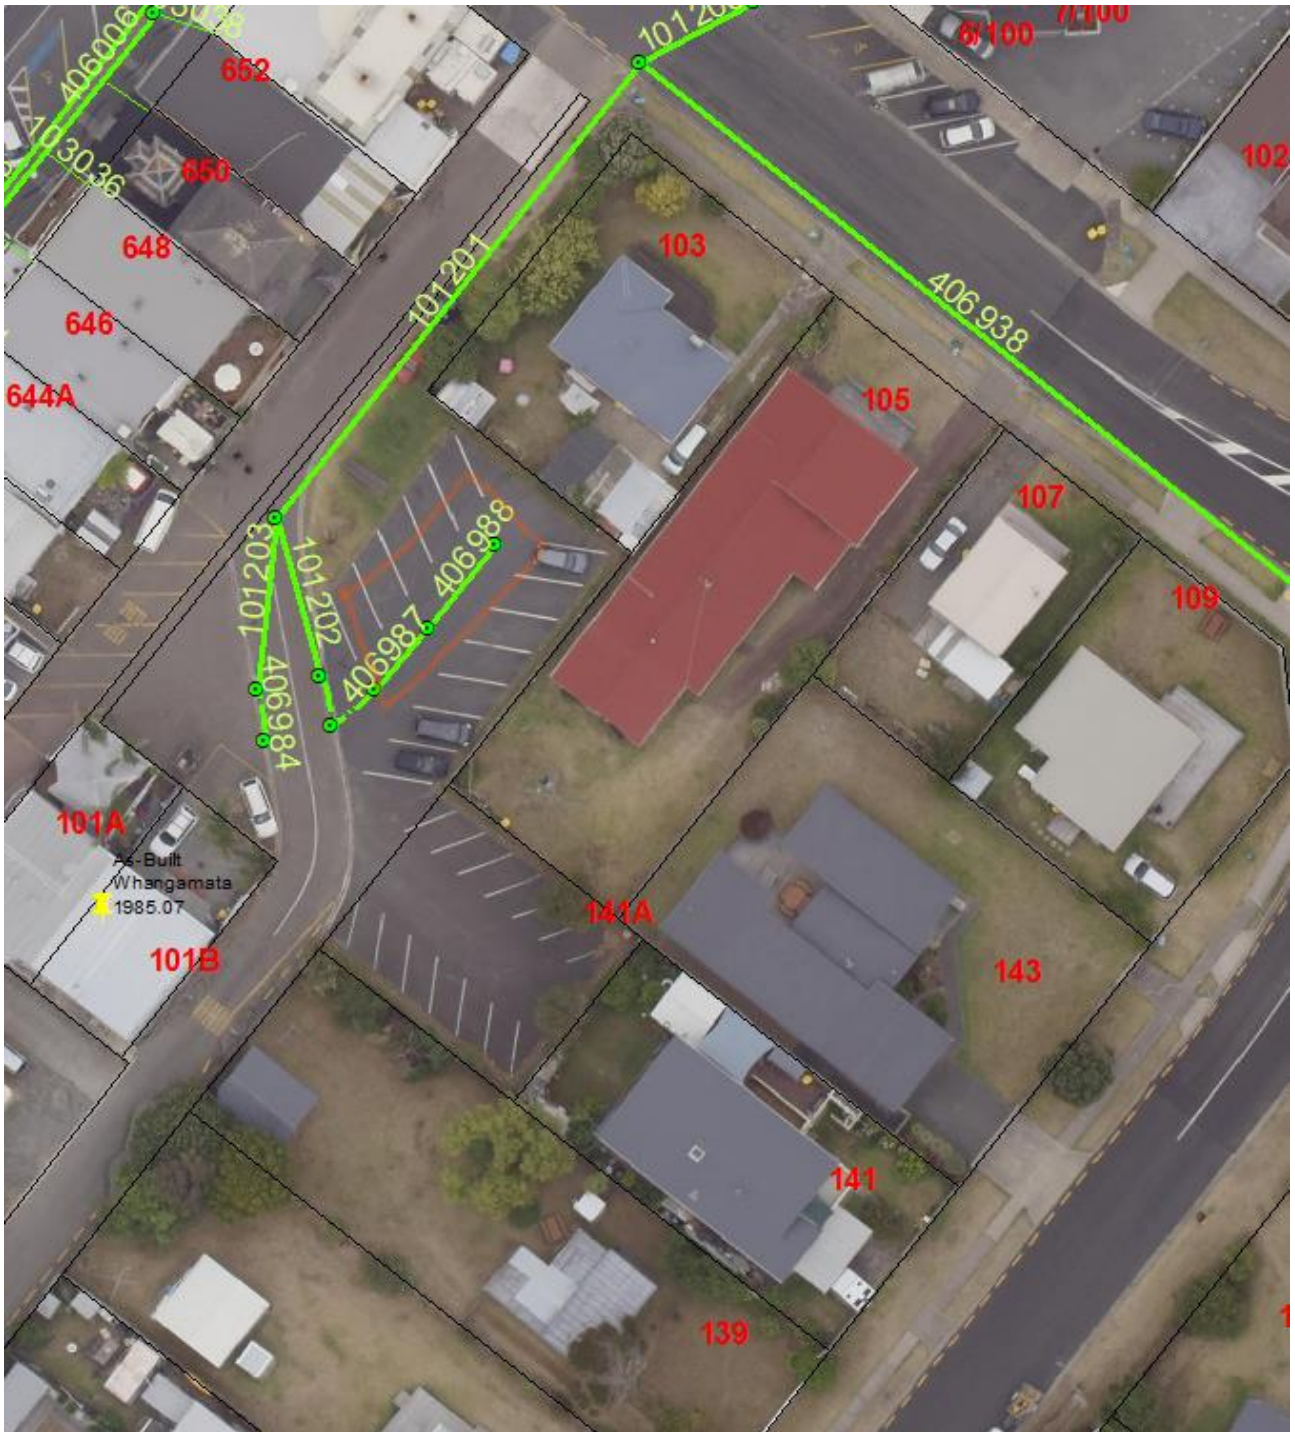

Tuck Road. On Both sides of the Street. Not shown

The Esplanade. Not shown on our GIS – Only pipes leading to it

Ranfurly and Winifred Road Site – Not on GIS only pipes leading to it.

Winifred/Hunt Road Site. Not shown on GIS. Only pipes leading to it.

Port Road Service Lane Sit. Not shown on the GIS – Only pipes leading to it.

Otahu Road Stormwater Soakage Cells

Bellona Road Site